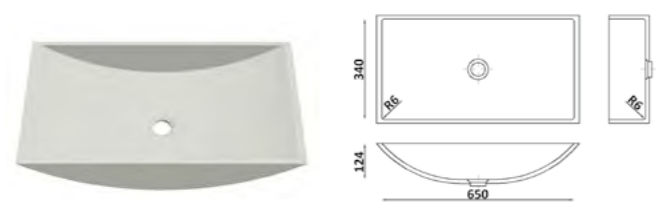

GRANDEX sinks and washbasins

Washbasins to order

model **UD600**

model **UK600**

model **UC650**

model **UO320**

model **UO360**

model **UO400**