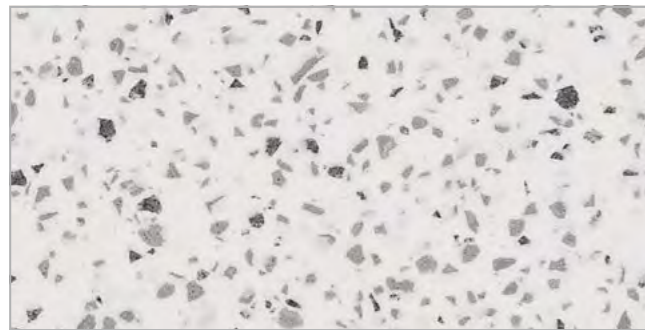

GRANDEX®

Dimensions
3680x760 $\frac{1}{4}$ 12mm

Collection

JEWEL

J-504 Cut Diamond

J-505 Pearl Necklace

J-509 American Obsidian

J-510 Terazzo Bianco