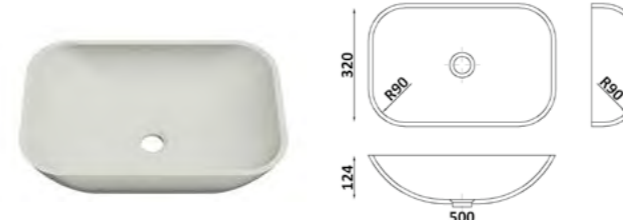

Washbasins to order

model **UQ500**