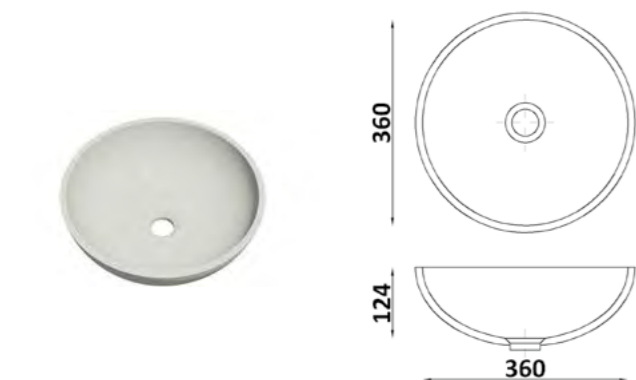

GRANDEX sinks and washbasins

Washbasins to order

model **UD600**

model **UK600**

model **UC650**

model **UO320**

model **UO360**

model **UO400**