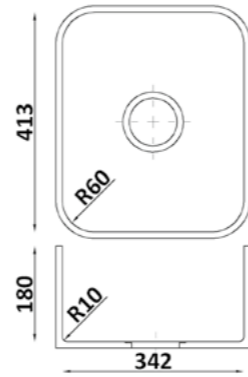

GRANDEX sinks and washbasins

Sinks to order

model **W160**

model **W342**

model **W413**

model **W500**

model **WD352**

Sinks to order

model **WS450**

model **WS500**

model **WV390**