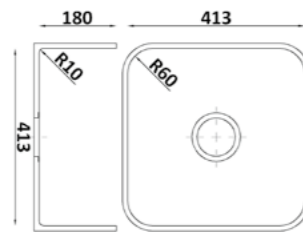

GRANDEX sinks and washbasins

Sinks to order

model **W160**

model **W342**

model **W413**

model **W500**

model **WD352**

Sinks to order

model **WS450**

model **WS500**

model **WV390**