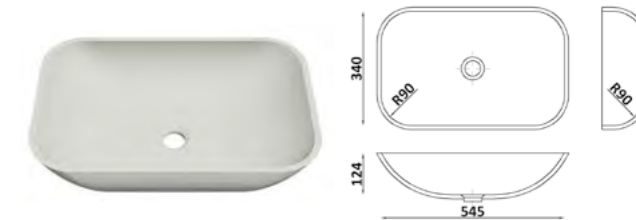

model **UQ545**