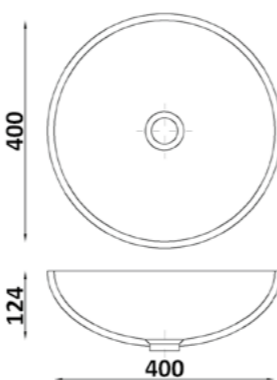

GRANDEX sinks and washbasins

Washbasins to order

model **UD600**

model **UK600**

model **UC650**

model **UO320**

Washbasins to order

model **UQ500**

model **UQ545**

model **UQ620**

model **UV450**