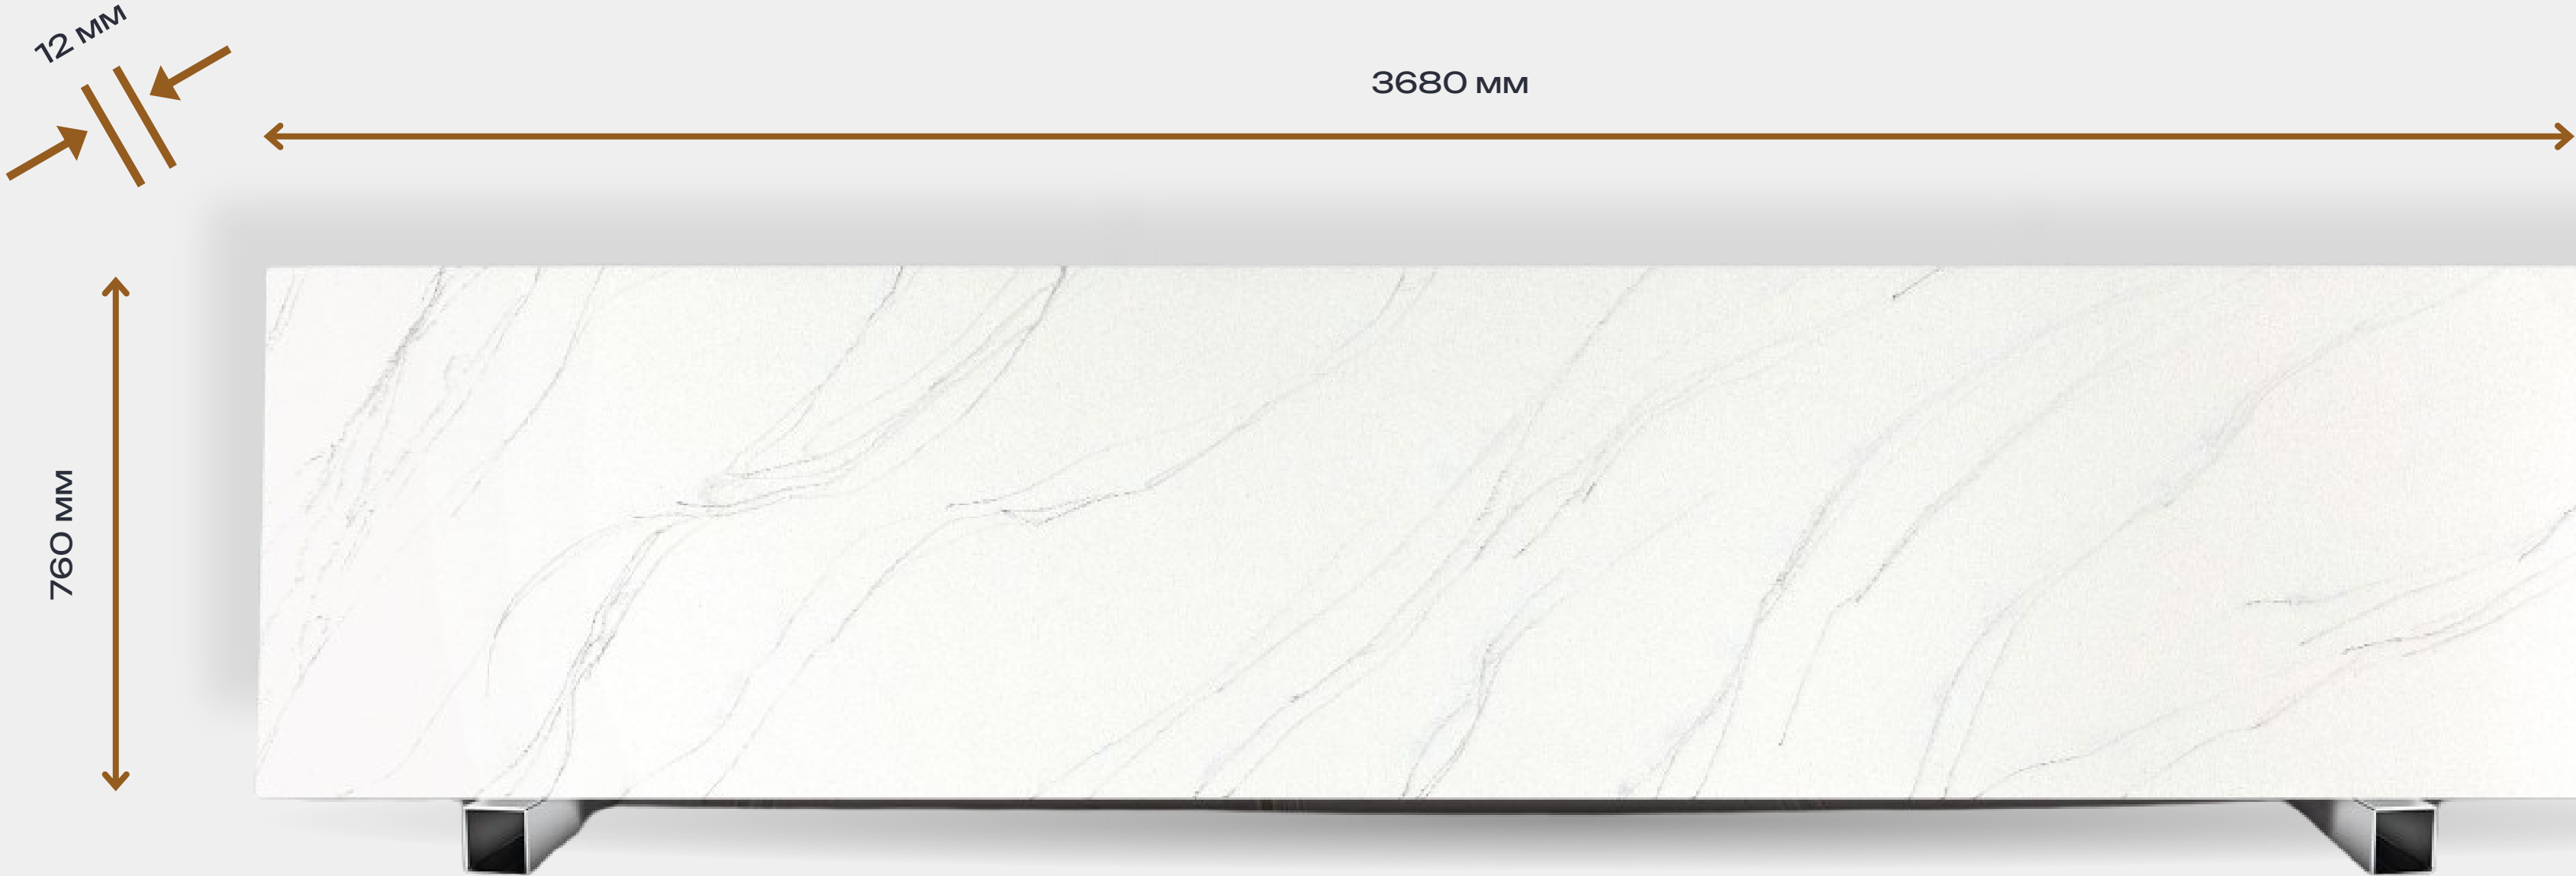

# Composition of GRANDEX solid surface

**30%**

ACRYLIC RESINS

Eco-friendly solid resins that ensure material flexibility.

**Do 70%**

MINERAL FILLER

A naturally occurring, eco-friendly component widely utilized in medicine.